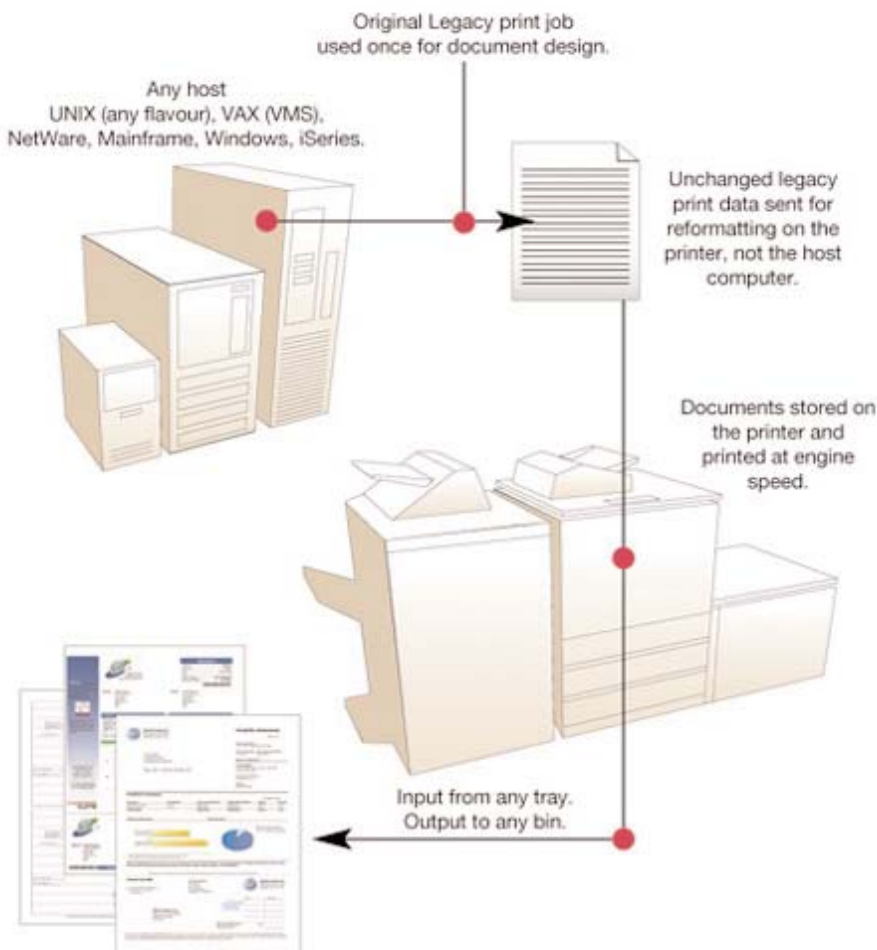

Graphics supports. Include graphics originating from standard formats including BMP, TIFF, JPEG, EPS and PDF, with full colour support. Preview large graphics and process them quickly with automatic optimisation. Place, rotate and resize graphics directly in the document.

Colour support. Manage colour profiles based on printing criteria to ensure accurate on-screen rendering of documents through the creation process.

Direct control over printer finishing features. When designing variable content documents for a specific printer, incorporate commands to call finishing features such as stapling, collating and folding.

Multilingual interface. As you work with PlanetPress interface, choose from several language options. The double byte character support is also built right in.

Data driven pie, line and bar charts. Use wizard driven tools to include dynamic graphic data representation with labels

Data driven bar codes. Use wizard driven tools to generate industry standard bar codes including: PDF-417, UPC/EAN, Code 39, Code 128 and PostNet.

Custom scripting. Use PlanetPress Talk to create variable content conditions with compromise, beyond the dialog and wizard driven toolset.

Security. Manage document access and privileges with passwords to protect content.

TallyGenicom
> Power to Print

Rutherford Road, Basingstoke,
Hampshire, RG24 8PD.

Tel: UK 0800 652 4557

International: +44 (0) 1256 481 521

Fax: UK 0870 872 2889

Web: www.tallygenicom.co.uk