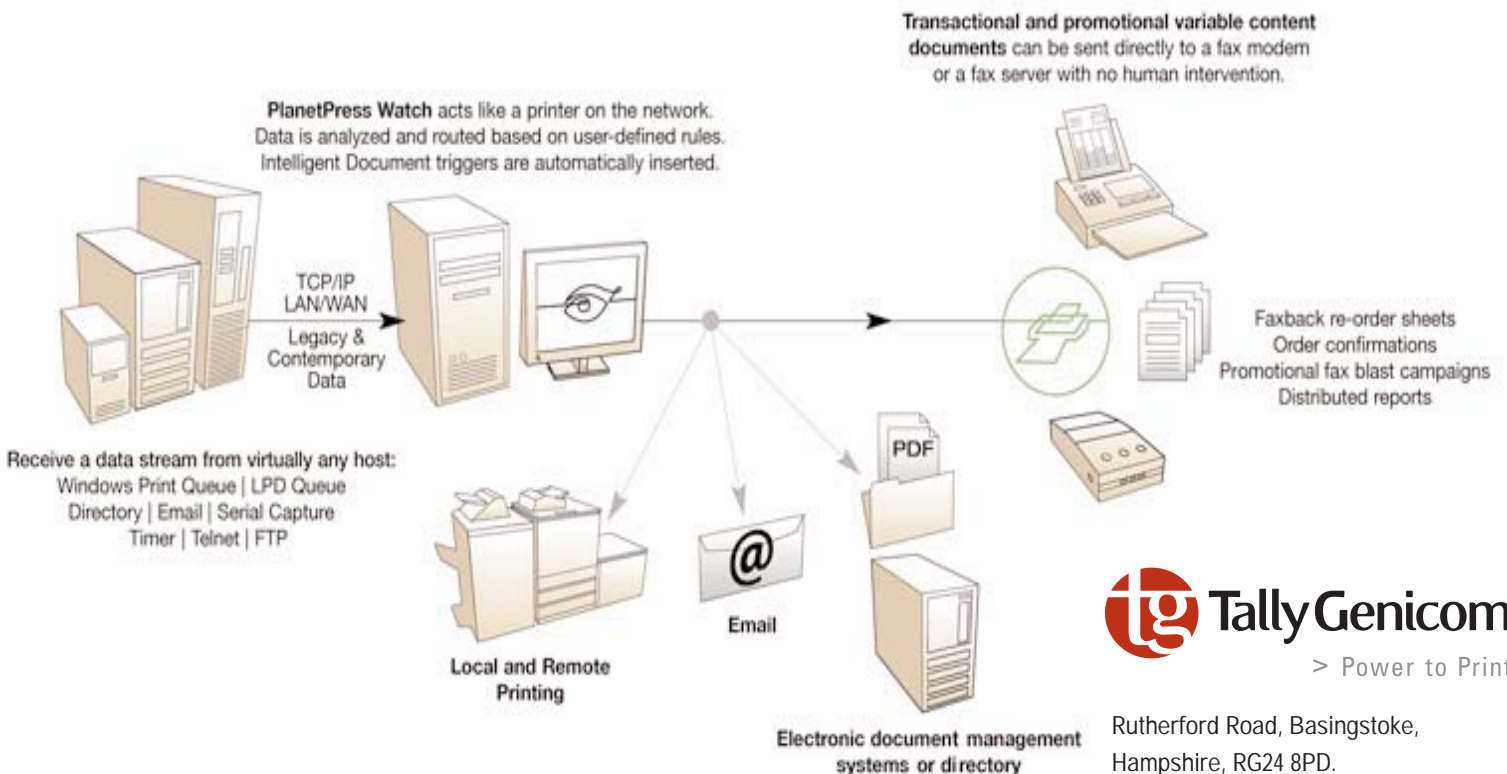

PlanetPress Fax

Features & Specifications

PlanetPress

WinFax PRO support. By interfacing seamlessly with WinFax PRO, PlanetPress Fax can use a wide array of local or networked fax modems and fax servers.

Workflow security. For increased security and reliability, PlanetPress Fax runs as a service.

User-defined transmission criteria. Set the number of retries and the delay between them for each transmission.

Consistent documents. Documents delivered with PlanetPress Fax can have the same consistent look and feel as those documents being printed and/or emailed with the other modules of the Suite.

Logging. Any failed transmission is logged and you can set alternative delivery methods in case of failure. Fax logs provide useful metrics on fax activity that all departments will appreciate.

Documentation and online help. Comprehensive documentation structured to make learning and using all modules easy, efficient and practical.

TallyGenicom®
> Power to Print

Rutherford Road, Basingstoke,
Hampshire, RG24 8PD.
Tel: UK 0800 652 4557
International: +44 (0) 1256 481 521
Fax: UK 0870 872 2889
Web: www.tallygenicom.co.uk