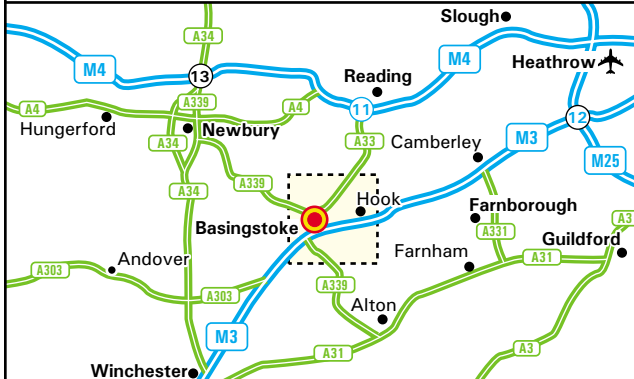

Rutherford Road
 Basingstoke
 Hampshire RG24 8PD
 Tel: 0870 872 2888 - Fax: 0870 872 2889
 www.tallygenicom.co.uk

From Reading & M4 J11

- Join the A33 towards Basingstoke and continue until the junction with the A339.
- At the roundabout take the first exit onto Faraday Road (signed Daneshill).
- Take the first left, into Rutherford Road, we are located at the far end of the road to your right (see inset).

From M3 J6

- Leave the motorway and follow signs for Basingstoke Town Centre. Go straight over the roundabout joining the A339 towards Newbury.
- Go past the AA building on your left then exit off the A339 following signs for the A33 (Reading).
- Go right at the roundabout taking the fifth exit onto Faraday Road (signed Daneshill).
- Take the first left into Rutherford Road, we are located at the far end of the road to your right (see inset).

From Newbury, North & M4 J13

- Follow the A339 towards Basingstoke through central Newbury
- Continue along the A339 until the junction signposted A33 (Reading).
- Leave the A339 and at the roundabout take the second exit onto Faraday Road (signed Daneshill).
- Take the first left into Rutherford Road, we are located at the far end of the road to your right (see inset).